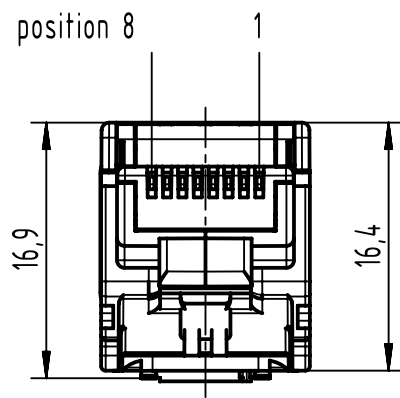

1 2 3 4 5 6

A

B

C

D

mating face acc. to IEC 60603-7

cable \varnothing 5mm up to \varnothing 9mm

	All rights reserved Department EL PD	All Dimensions in mm Original Size DIN A4	Scale 2:1	Free size tol.	Ref.	
		HARTING D-32339 Espelkamp	Created by BALSAN	Inspected by PREOTU	Standardisation 302077	Date 2021-05-06
Title preLink RJ45 plug, IP20 Cat.6A L-0°					Doc-Key / ECM-Nr. 100877046/UGD/000/C 500000194676	
			Type TB	Number 20821010020	Rev. C	Page 1/1