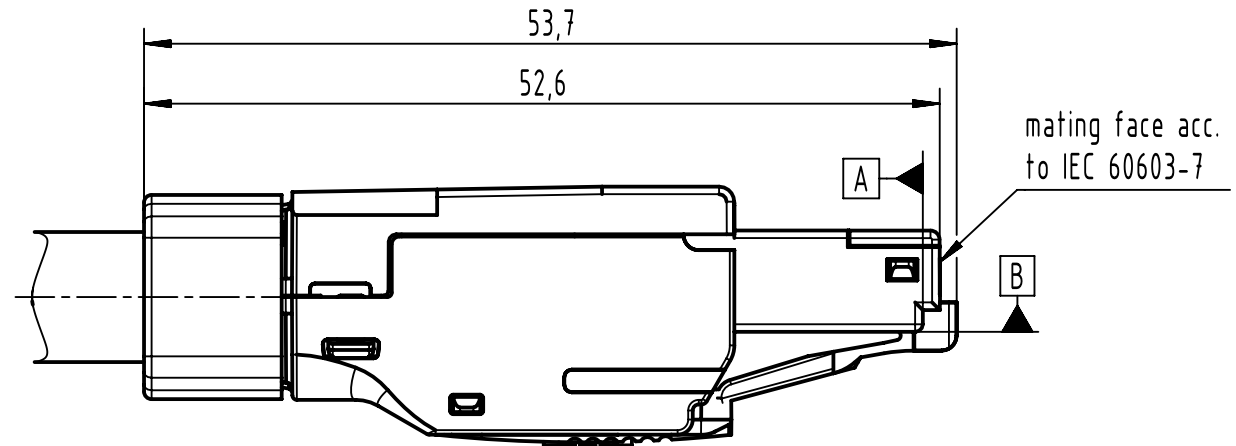

1 2 3 4 5 6

A

B

C

D

mating face acc. to IEC 60603-7

cable \varnothing 5mm up to \varnothing 9mm

	All rights reserved Department EL PD	All Dimensions in mm Original Size DIN A4	Scale 2:1	Free size tol.	Ref.	
		HARTING D-32339 Espelkamp	Created by BALSAN	Inspected by PREOTU	Standardisation 302077	Date 2021-05-06
Title preLink RJ45 plug, IP20 Cat.6A L-0°					Doc-Key / ECM-Nr. 100877046/UGD/000/C 500000194676	
			Type TB	Number 20821010020	Rev. C	Page 1/1