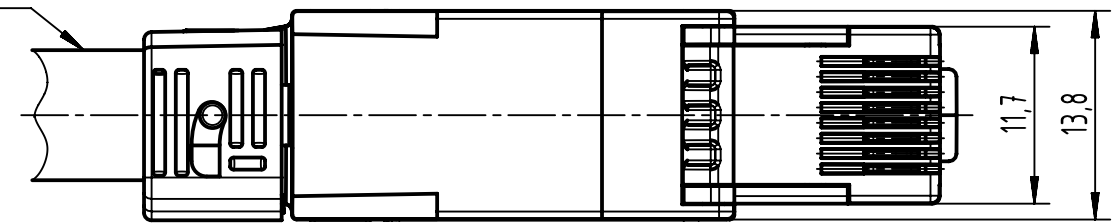

1 2 3 4 5 6

A

B

C

D

mating face acc. to IEC 60603-7

cable \varnothing 5mm up to \varnothing 9mm

	All rights reserved Department EL PD	All Dimensions in mm Original Size DIN A4	Scale 2:1	Free size tol.	Ref.	
		HARTING D-32339 Espelkamp	Created by BALSAN	Inspected by PREOTU	Standardisation 302077	Date 2021-05-06
Title preLink RJ45 plug, IP20 Cat.6A L-0°					Doc-Key / ECM-Nr. 100877046/UGD/000/C 500000194676	
			Type TB	Number 20821010020	Rev. C	Page 1/1